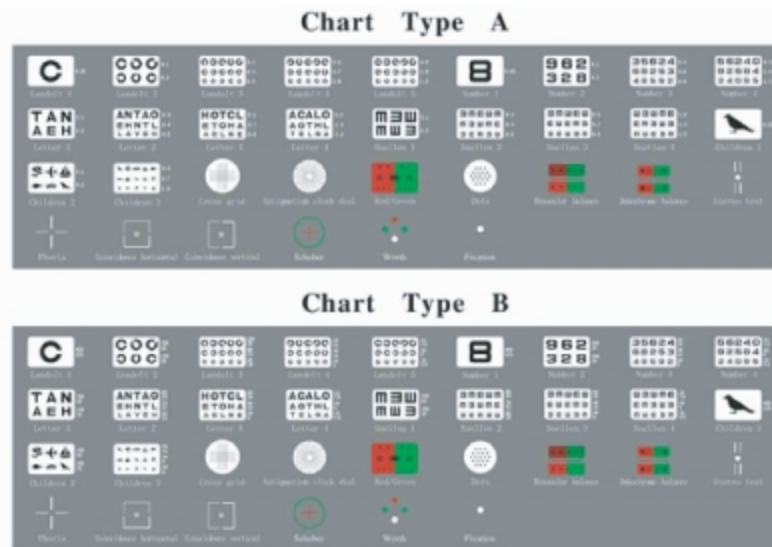

# TSRC 300

AUTO CHART PROJECTOR

## Features of TSRC-300

Simple, Clear and sharp image

High Quality

Capability of various test

## Specifications

Easily Controllable

Type : Snellen compatible charts.

Features 33 Charts (randomly accessible) with 5 different types (Letters, Landolt C, Illiterate E, Numerals, Kinderarten)

60 different masks.

High speed chart switching (0.3 seconds).

Remote control : remote control system

Filter : red / green

Distance of projection : 2.2m - 6.5m

Tilting Angle : 360°

Halogen Lamp : 6V 20W

Battery : 1.5 V

Power Source : AC110V/AC220V/AC240V  
/50/60HZ